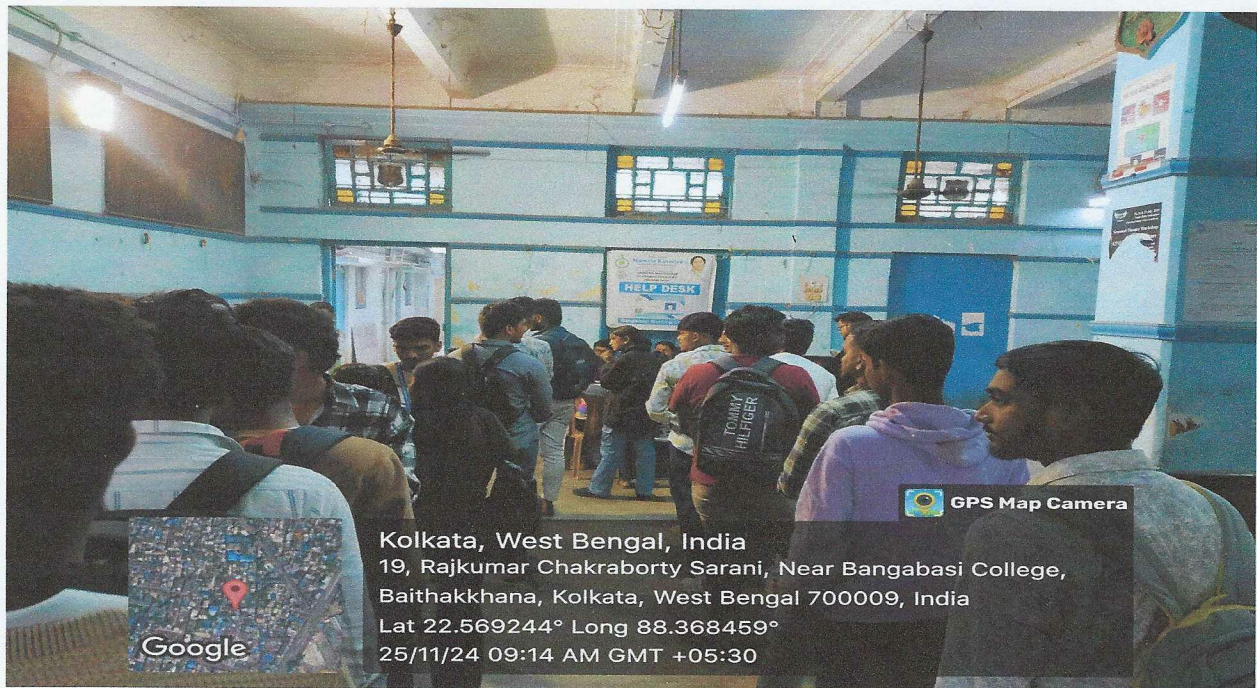

Students are joining the WBSCC awareness camp

Anita Das

Principal
Bangabasi Morning College
Kolkata - 700 009