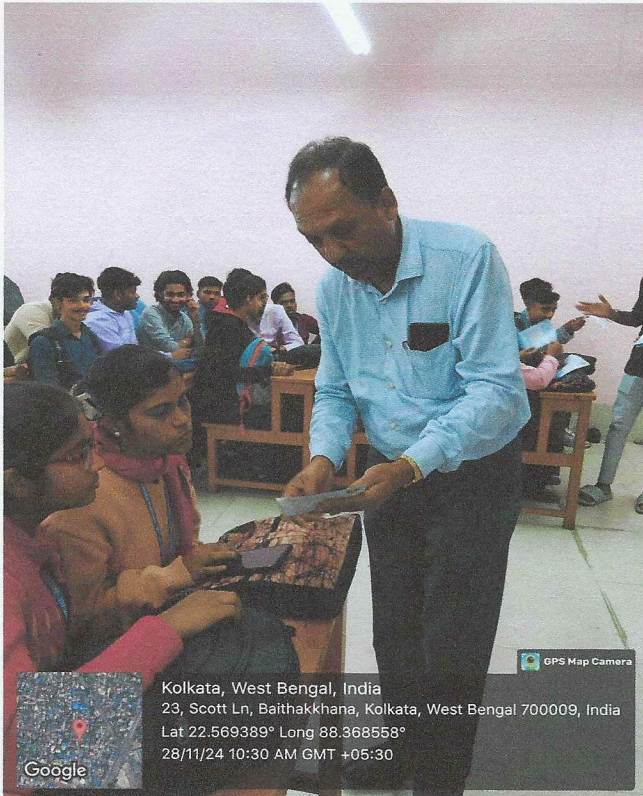

BANGABASI MORNING COLLEGE

19, RAJKUMAR CHAKRABORTY SARANI
KOLKATA 700 009

'A' Grade Accredited by NAAC, 2016

website: <http://www.bangabasimorning.edu.in>, Email ID: bangabasimorning@gmail.com

Kolkata, West Bengal, India
23, Scott Ln, Baithakkhana, Kolkata, West Bengal 700009, India
Lat 22.569389° Long 88.368558°
28/11/24 10:30 AM GMT +05:30