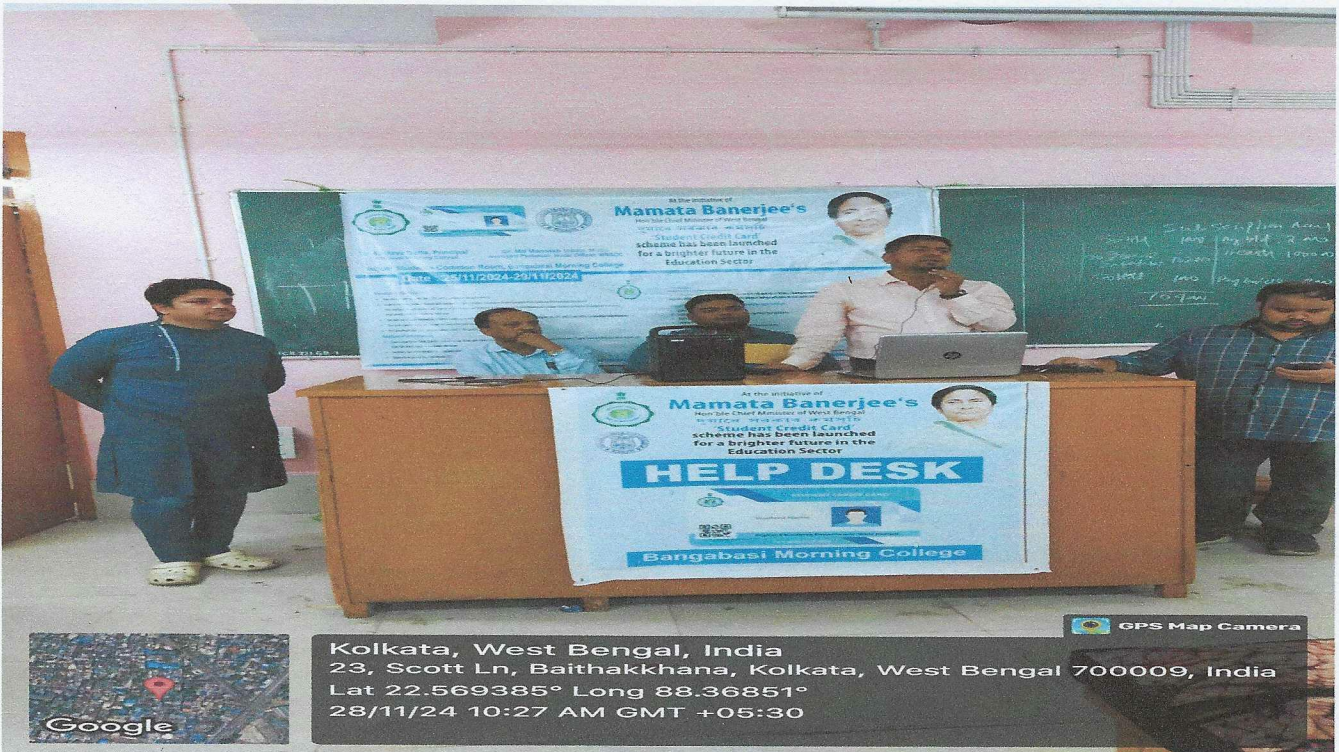

Principal Sir and Help desk officer sir with the students.

Kolkata, West Bengal, India
23, Scott Ln, Baithakkhana, Kolkata, West Bengal 700009, India
Lat 22.569385° Long 88.36851°
28/11/24 10:27 AM GMT +05:30

Nodal officer at Seminar

Amitan Dill
Principal
Bangabasi Morning College
Kolkata - 700 009