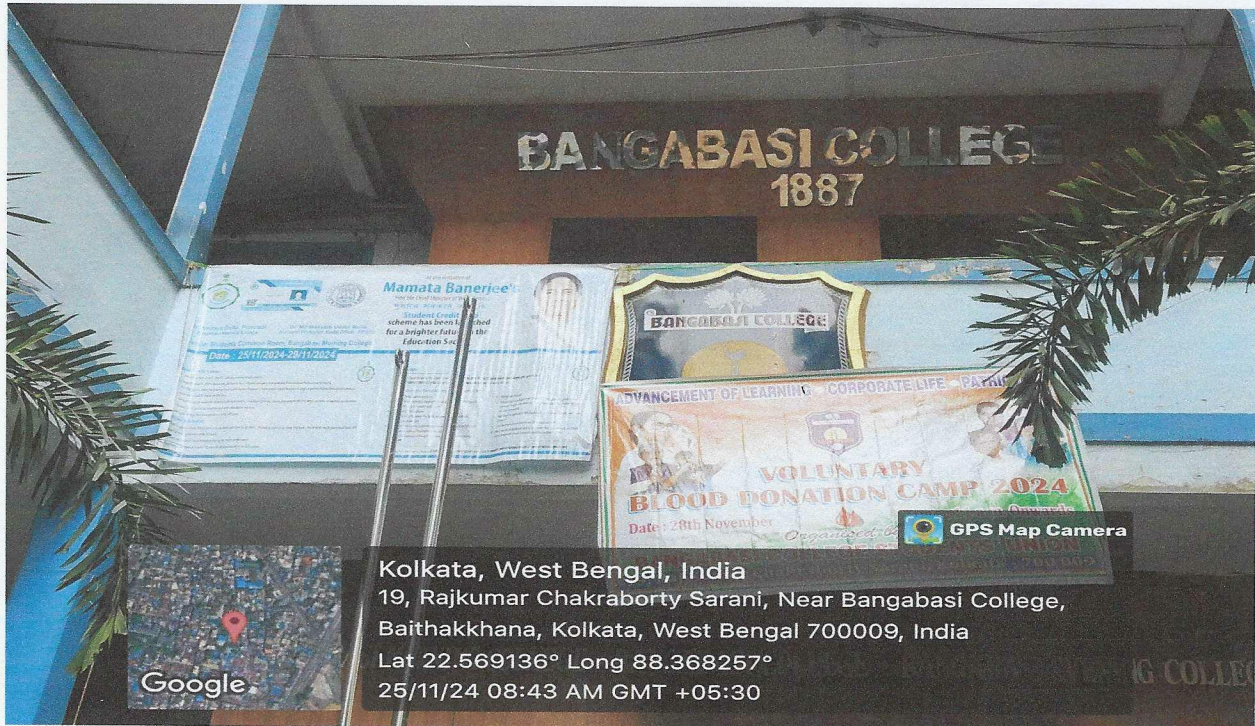

(033) 2350-9210, 2360-7586

BANGABASI MORNING COLLEGE

19, RAJKUMAR CHAKRABORTY SARANI
KOLKATA 700 009

'A' Grade Accredited by NAAC, 2016

website: <http://www.bangabasimorning.edu.in>, Email ID: bangabasimorning@gmail.com

Schedule for WBSCC campaign from 25.11.2024 to 29.11.2024 of Bangabasi Morning College

Date	Activities
25.11.2024	Awareness camp was held at College Common room and discuss the benefit of West Bengal Student Credit Card Scheme and IEC model displayed.
26.11.2024	A QNA session was held about registration of the WBSCC Scheme with the student and nodal officer and bursar.
27.11.2024	College holiday
28.11.2024	A Student seminar organized for the awareness of WBSCC with presence of Principal sir, nodal officer and Brand Ambassador (Ex-student of the college).
29.11.2024	Interested students contact with nodal officer and discussed the steps of online registration.