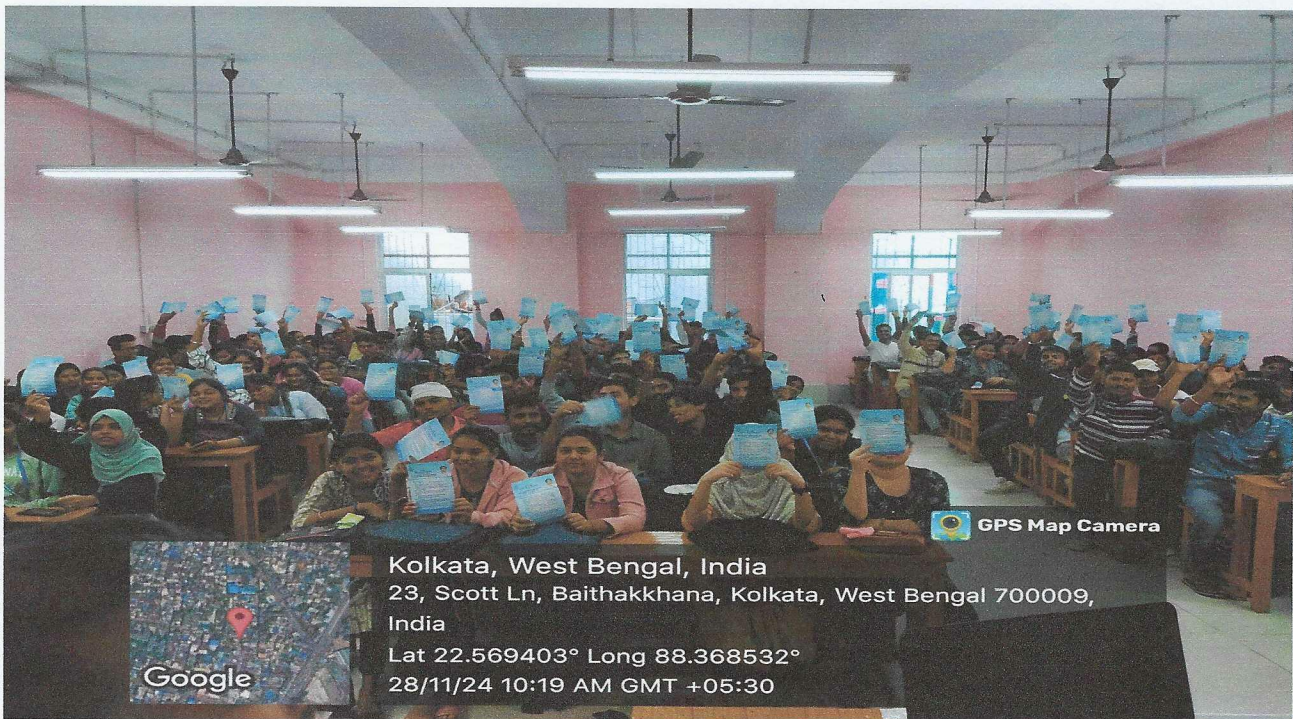

Students Participate in seminar

Kolkata, West Bengal, India
23, Scott Ln, Baithakkhana, Kolkata, West Bengal 700009,
India
Lat 22.569403° Long 88.368532°
28/11/24 10:19 AM GMT +05:30

GPS Map Camera

Anita Banerjee
Principal
Bangabasi Morning College
Kolkata - 700 009